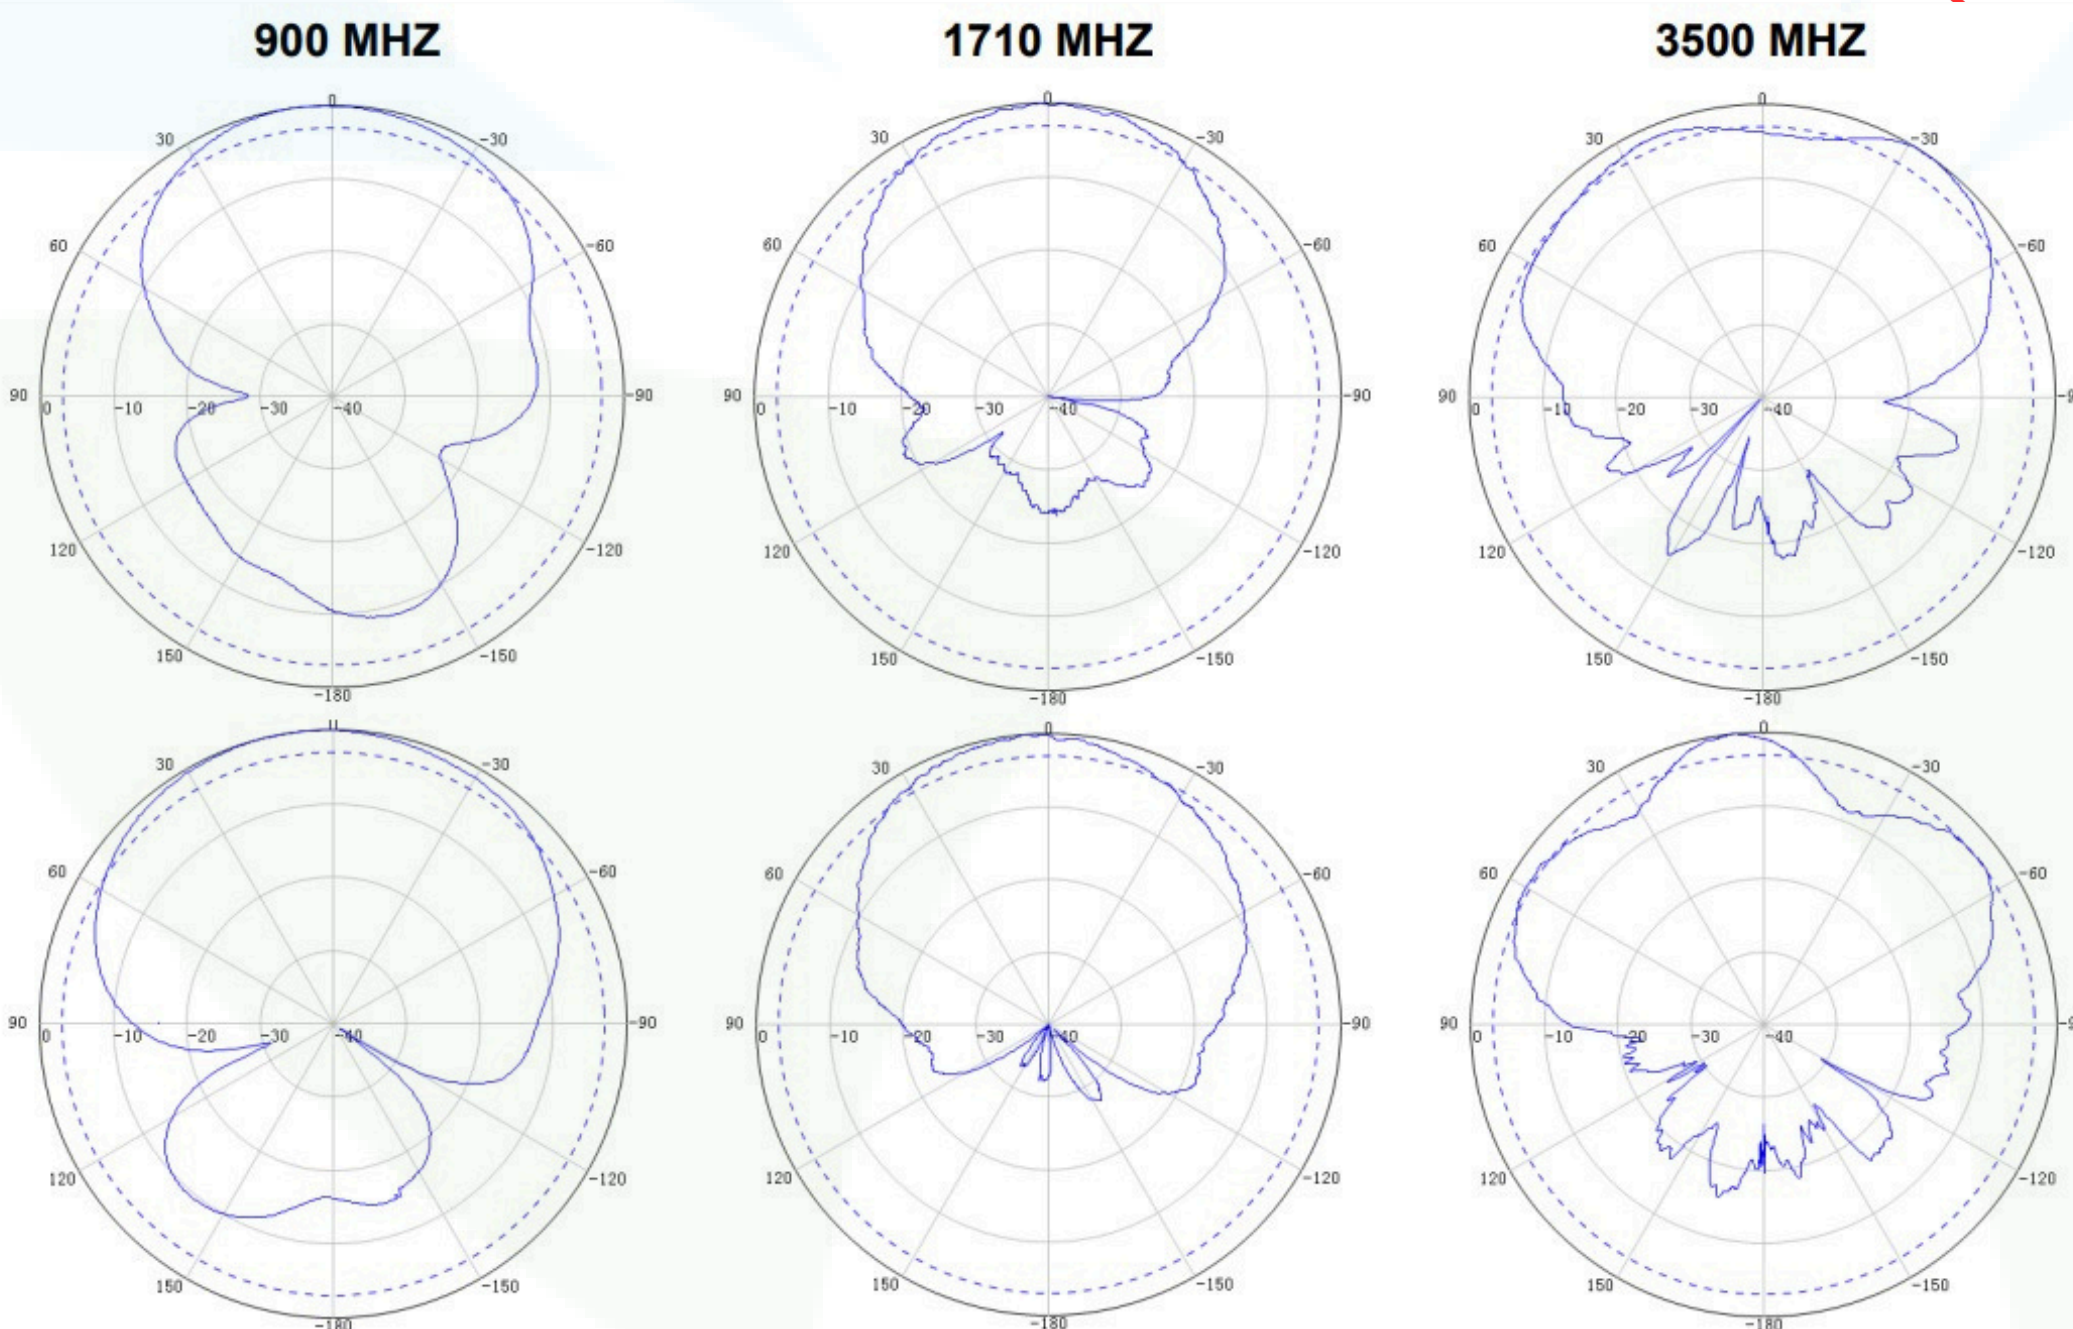

Radiation

Horizontal

Vertical

CALL OR +91-8800386366

Follow Us For More Updates [GLEAMLIGHTINDIA](#) /

Info@gleamlightindia.com/www.gleamlightindia.in/gleamlightindia.com/www.gleamindia.com

GLEAM LIGHT INDIA PRIVATE LIMITED

12B Block -A, Behind Kanishka Garden, Amar Colony Main Rohtak Road Nangloi, New Delhi, Delhi 110041